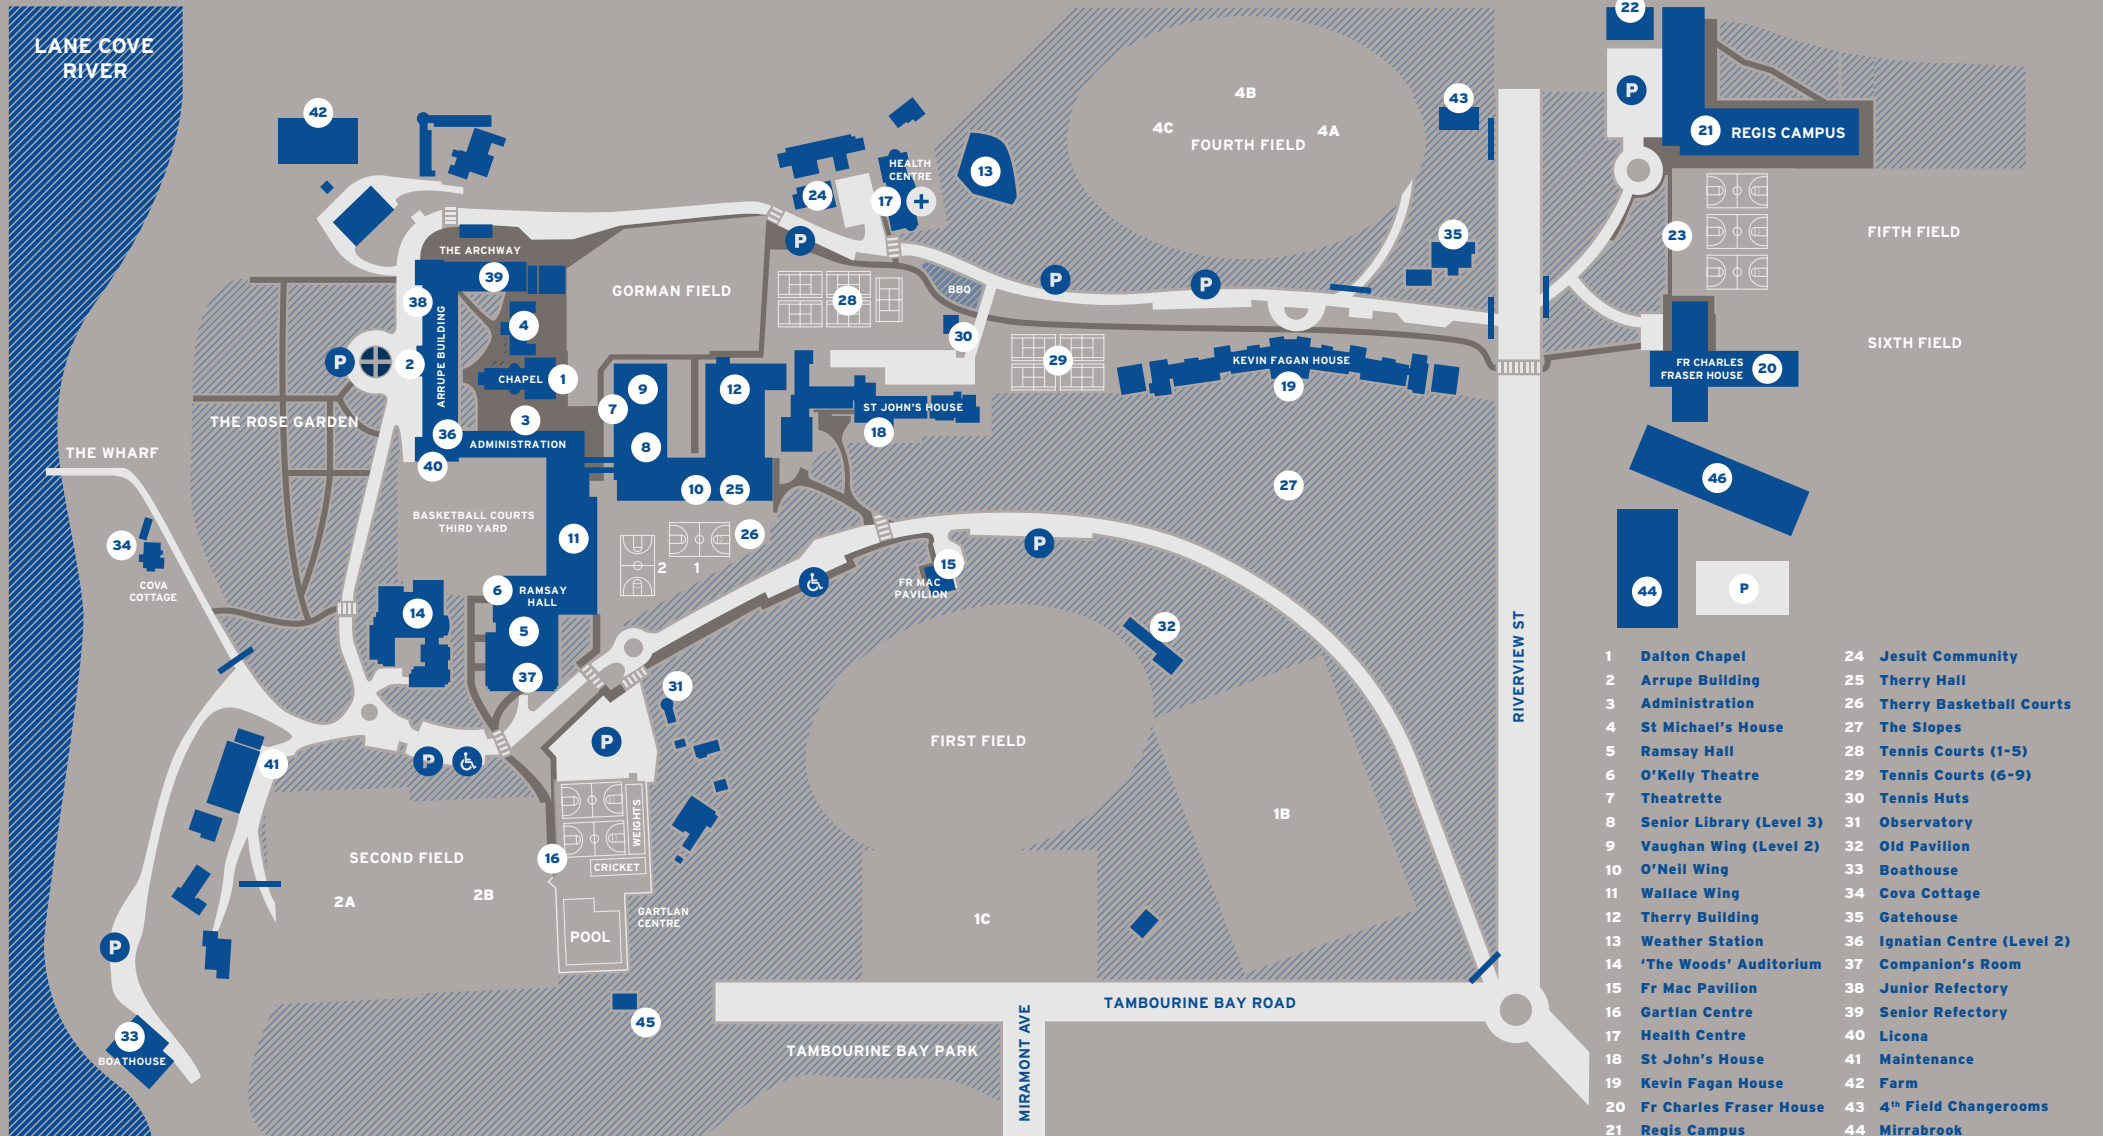

# Saint Ignatius' College

## RIVERVIEW

Tambourine Bay Road  
Lane Cove NSW 2066 Australia

T +61 2 9882 8222

F +61 2 9882 8588

[riverview.nsw.edu.au](http://riverview.nsw.edu.au)

- |                            |                                      |
|----------------------------|--------------------------------------|
| 1 Dalton Chapel            | 24 Jesuit Community                  |
| 2 Arrupe Building          | 25 Therry Hall                       |
| 3 Administration           | 26 Therry Basketball Courts          |
| 4 St Michael's House       | 27 The Slopes                        |
| 5 Ramsay Hall              | 28 Tennis Courts (1-5)               |
| 6 O'Kelly Theatre          | 29 Tennis Courts (6-9)               |
| 7 Theatre                  | 30 Tennis Huts                       |
| 8 Senior Library (Level 3) | 31 Observatory                       |
| 9 Vaughan Wing (Level 2)   | 32 Old Pavilion                      |
| 10 O'Neil Wing             | 33 Boathouse                         |
| 11 Wallace Wing            | 34 Cova Cottage                      |
| 12 Therry Building         | 35 Gatehouse                         |
| 13 Weather Station         | 36 Ignatian Centre (Level 2)         |
| 14 'The Woods' Auditorium  | 37 Companion's Room                  |
| 15 Fr Mac Pavilion         | 38 Junior Refectory                  |
| 16 Gartlan Centre          | 39 Senior Refectory                  |
| 17 Health Centre           | 40 Licona                            |
| 18 St John's House         | 41 Maintenance                       |
| 19 Kevin Fagan House       | 42 Farm                              |
| 20 Fr Charles Fraser House | 43 4 <sup>th</sup> Field Changerooms |
| 21 Regis Campus            | 44 Mirrabrook                        |
| 22 Regis Hall              | 45 Mountain Bike Shed                |
| 23 Regis Basketball        | 46 Parent Accommodation              |

**P** PARKING    **♿** DISABLED PARKING    **+** HEALTH CENTRE