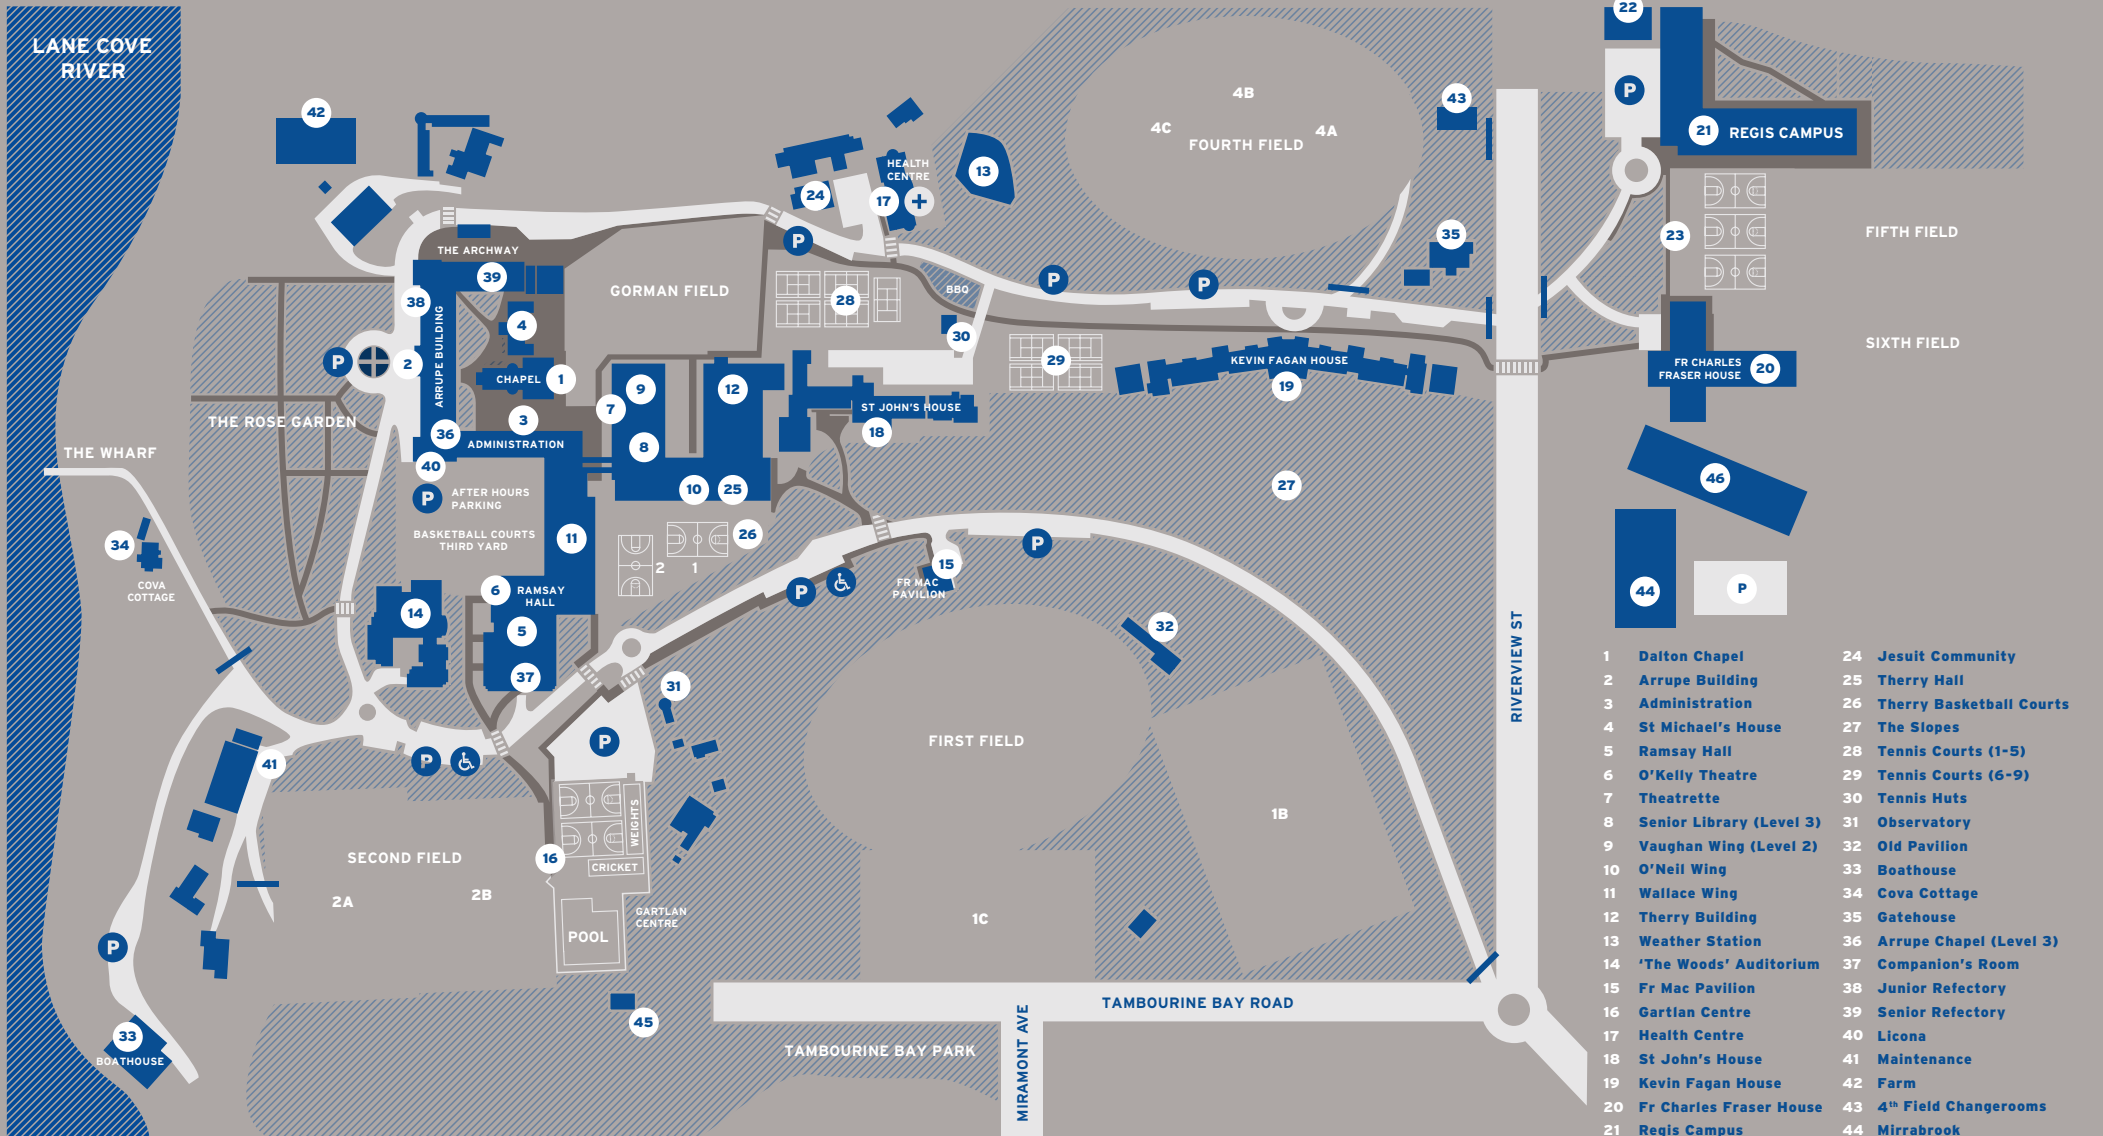

Saint Ignatius' College

RIVERVIEW

Tambourine Bay Road
Lane Cove NSW 2066 Australia

T +61 2 9882 8222

F +61 2 9882 8588

riverview.nsw.edu.au

- | | |
|----------------------------|--------------------------------------|
| 1 Dalton Chapel | 24 Jesuit Community |
| 2 Arrupe Building | 25 Therry Hall |
| 3 Administration | 26 Therry Basketball Courts |
| 4 St Michael's House | 27 The Slopes |
| 5 Ramsay Hall | 28 Tennis Courts (1-5) |
| 6 O'Kelly Theatre | 29 Tennis Courts (6-9) |
| 7 Theatre | 30 Tennis Huts |
| 8 Senior Library (Level 3) | 31 Observatory |
| 9 Vaughan Wing (Level 2) | 32 Old Pavilion |
| 10 O'Neil Wing | 33 Boathouse |
| 11 Wallace Wing | 34 Cova Cottage |
| 12 Therry Building | 35 Gatehouse |
| 13 Weather Station | 36 Arrupe Chapel (Level 3) |
| 14 'The Woods' Auditorium | 37 Companion's Room |
| 15 Fr Mac Pavilion | 38 Junior Refectory |
| 16 Gartlan Centre | 39 Senior Refectory |
| 17 Health Centre | 40 Licona |
| 18 St John's House | 41 Maintenance |
| 19 Kevin Fagan House | 42 Farm |
| 20 Fr Charles Fraser House | 43 4 th Field Changerooms |
| 21 Regis Campus | 44 Mirrabrook |
| 22 Regis Hall | 45 Mountain Bike Shed |
| 23 Regis Basketball | 46 Parent Accommodation |

P PARKING **♿** DISABLED PARKING **+** HEALTH CENTRE